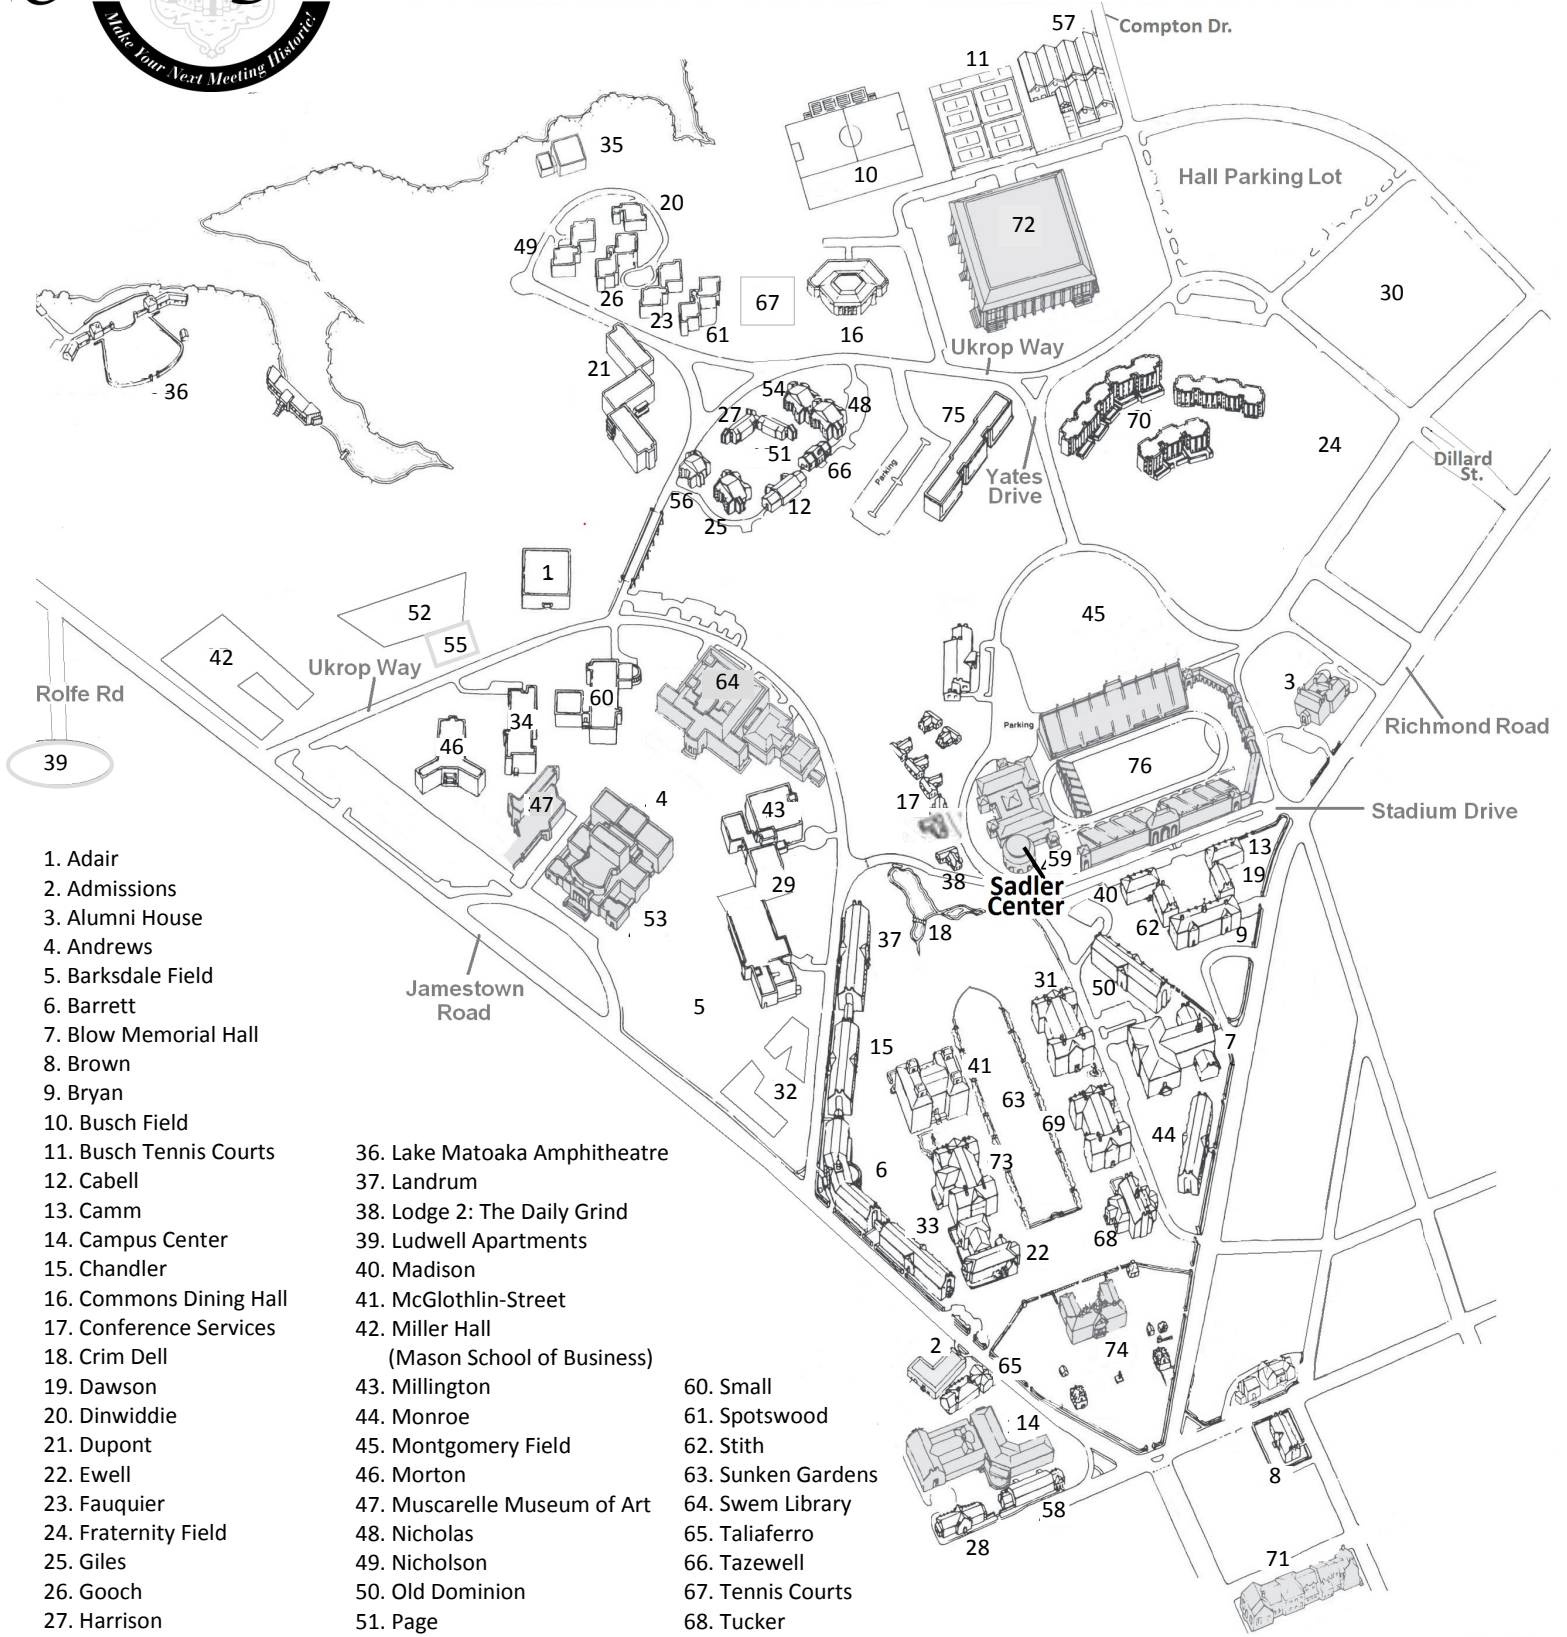

Conference Services Campus Map

- 1. Adair
- 2. Admissions
- 3. Alumni House
- 4. Andrews
- 5. Barksdale Field
- 6. Barrett
- 7. Blow Memorial Hall
- 8. Brown
- 9. Bryan
- 10. Busch Field
- 11. Busch Tennis Courts
- 12. Cabell
- 13. Camm
- 14. Campus Center
- 15. Chandler
- 16. Commons Dining Hall
- 17. Conference Services
- 18. Crim Dell
- 19. Dawson
- 20. Dinwiddie
- 21. Dupont
- 22. Ewell
- 23. Fauquier
- 24. Fraternity Field
- 25. Giles
- 26. Gooch
- 27. Harrison
- 28. Hunt
- 29. Integrated Science Center
- 30. Intramural Field
- 31. James Blair
- 32. Jamestown Halls
- 33. Jefferson
- 34. Jones
- 35. Keck Environmental Lab

- 36. Lake Matoaka Amphitheatre
- 37. Landrum
- 39. Ludwell Apartments
- 40. Madison
- 41. McGlothlin-Street
- 42. Miller Hall
(Mason School of Business)
- 43. Millington
- 44. Monroe
- 45. Montgomery Field
- 46. Morton
- 47. Muscarelle Museum of Art
- 48. Nicholas
- 49. Nicholson
- 50. Old Dominion
- 51. Page
- 52. Parking Deck
- 53. Phi Beta Kappa Hall
- 54. Pleasants
- 55. Police and Parking Services
- 56. Preston
- 57. Rec. Sports Center
- 58. Reves
- 59. Sadler Center

- 60. Small
- 61. Spotswood
- 62. Stith
- 63. Sunken Gardens
- 64. Swem Library
- 65. Taliaferro
- 66. Tazewell
- 67. Tennis Courts
- 68. Tucker
- 69. Tyler
- 70. Units
- 71. W&M Bookstore
- 72. W&M Hall & Kaplan Arena
- 73. Washington
- 74. Wren Buidling
- 75. Yates
- 76. Zable Stadium